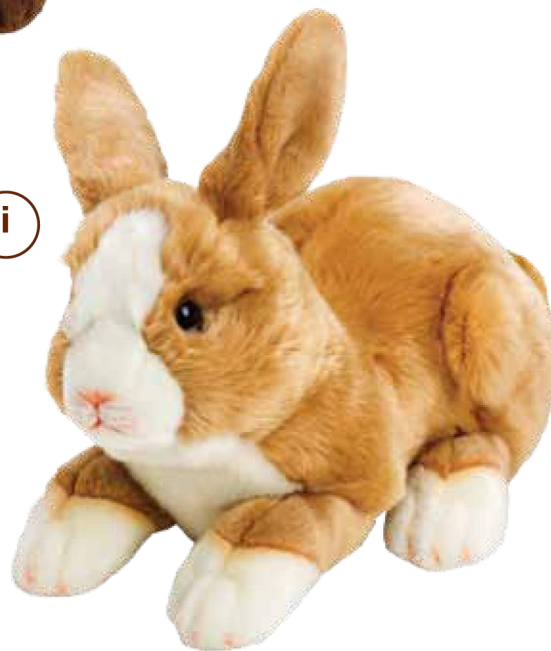

**Yomiko Medium  
Resting Wildlife  
Animals**

*Plush versions of life-like wild-  
life animals in resting poses*

26.7cm – 30.5cm L

h

i

j

**h** Dark Brown  
Rabbit  
12097

**i** Beige & White  
Rabbit  
12098

**j** Snowy Owl  
12095